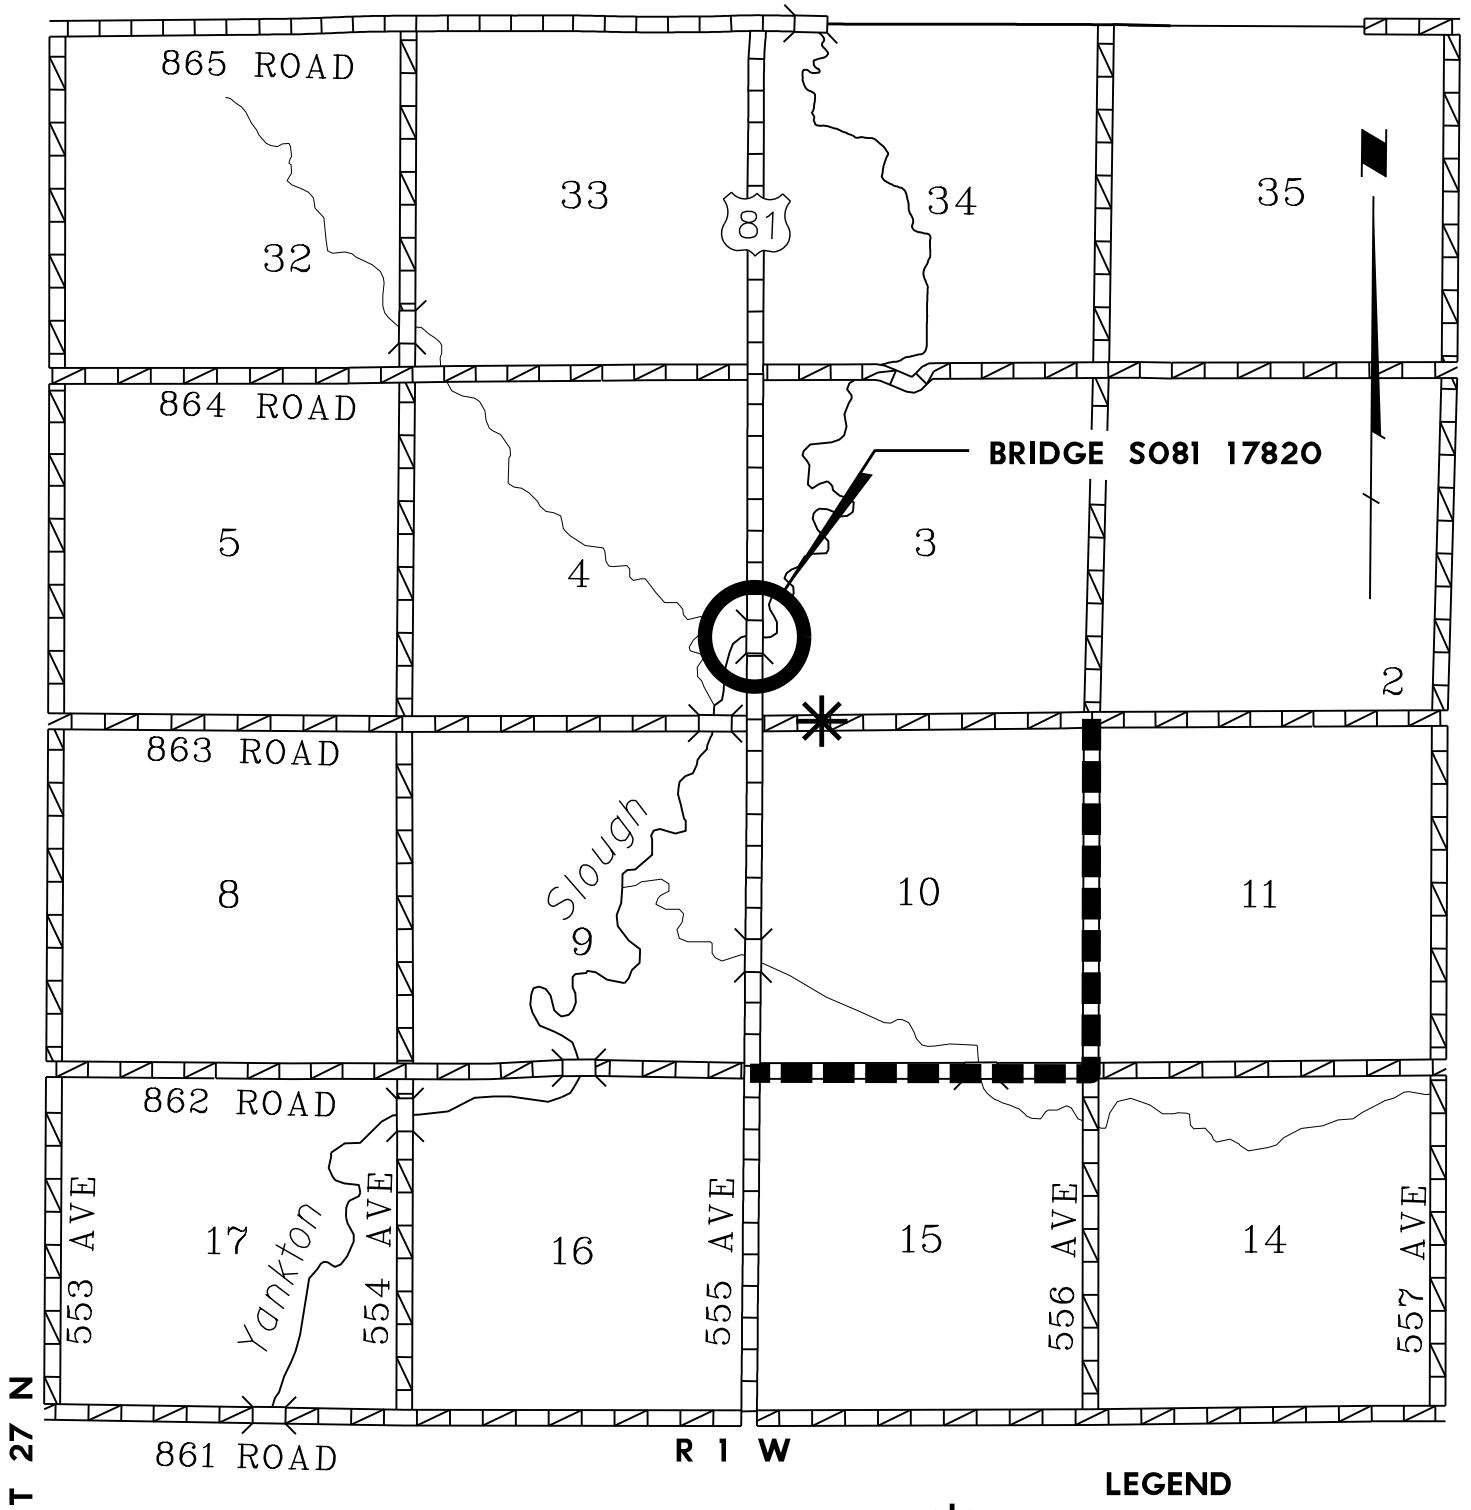

# NORFOLK NE BRIDGES

PIERCE COUNTY  
NEBRASKA

**D3(107)**

C.N. 32312

### LEGEND

ACCESS TO HWY  
TEMPORARILY CLOSED

PROJECT LOCATION

LOCAL TRAFFIC DETOUR