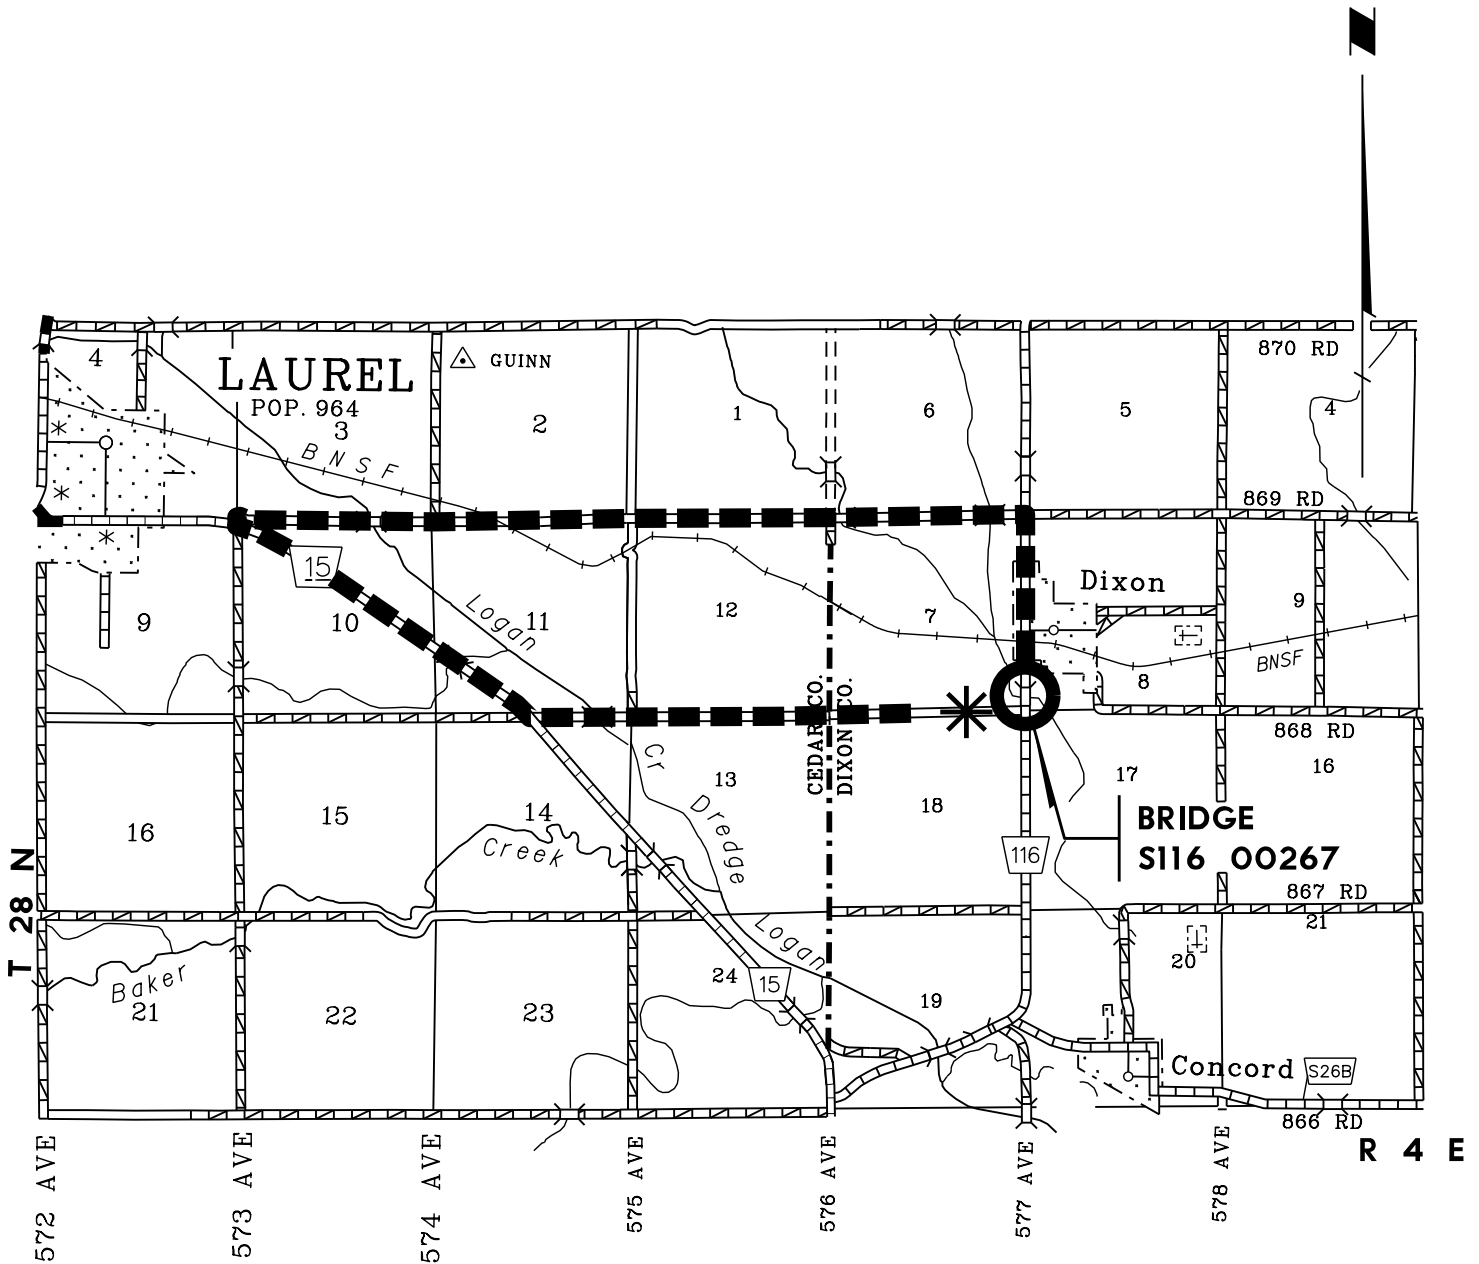

NORFOLK NE BRIDGES

CEDAR & DIXON COUNTIES
NEBRASKA

D3(107)

C.N. 32312

LEGEND

ACCESS TO HWY
TEMPORARILY CLOSED

PROJECT LOCATION

LOCAL TRAFFIC DETOUR