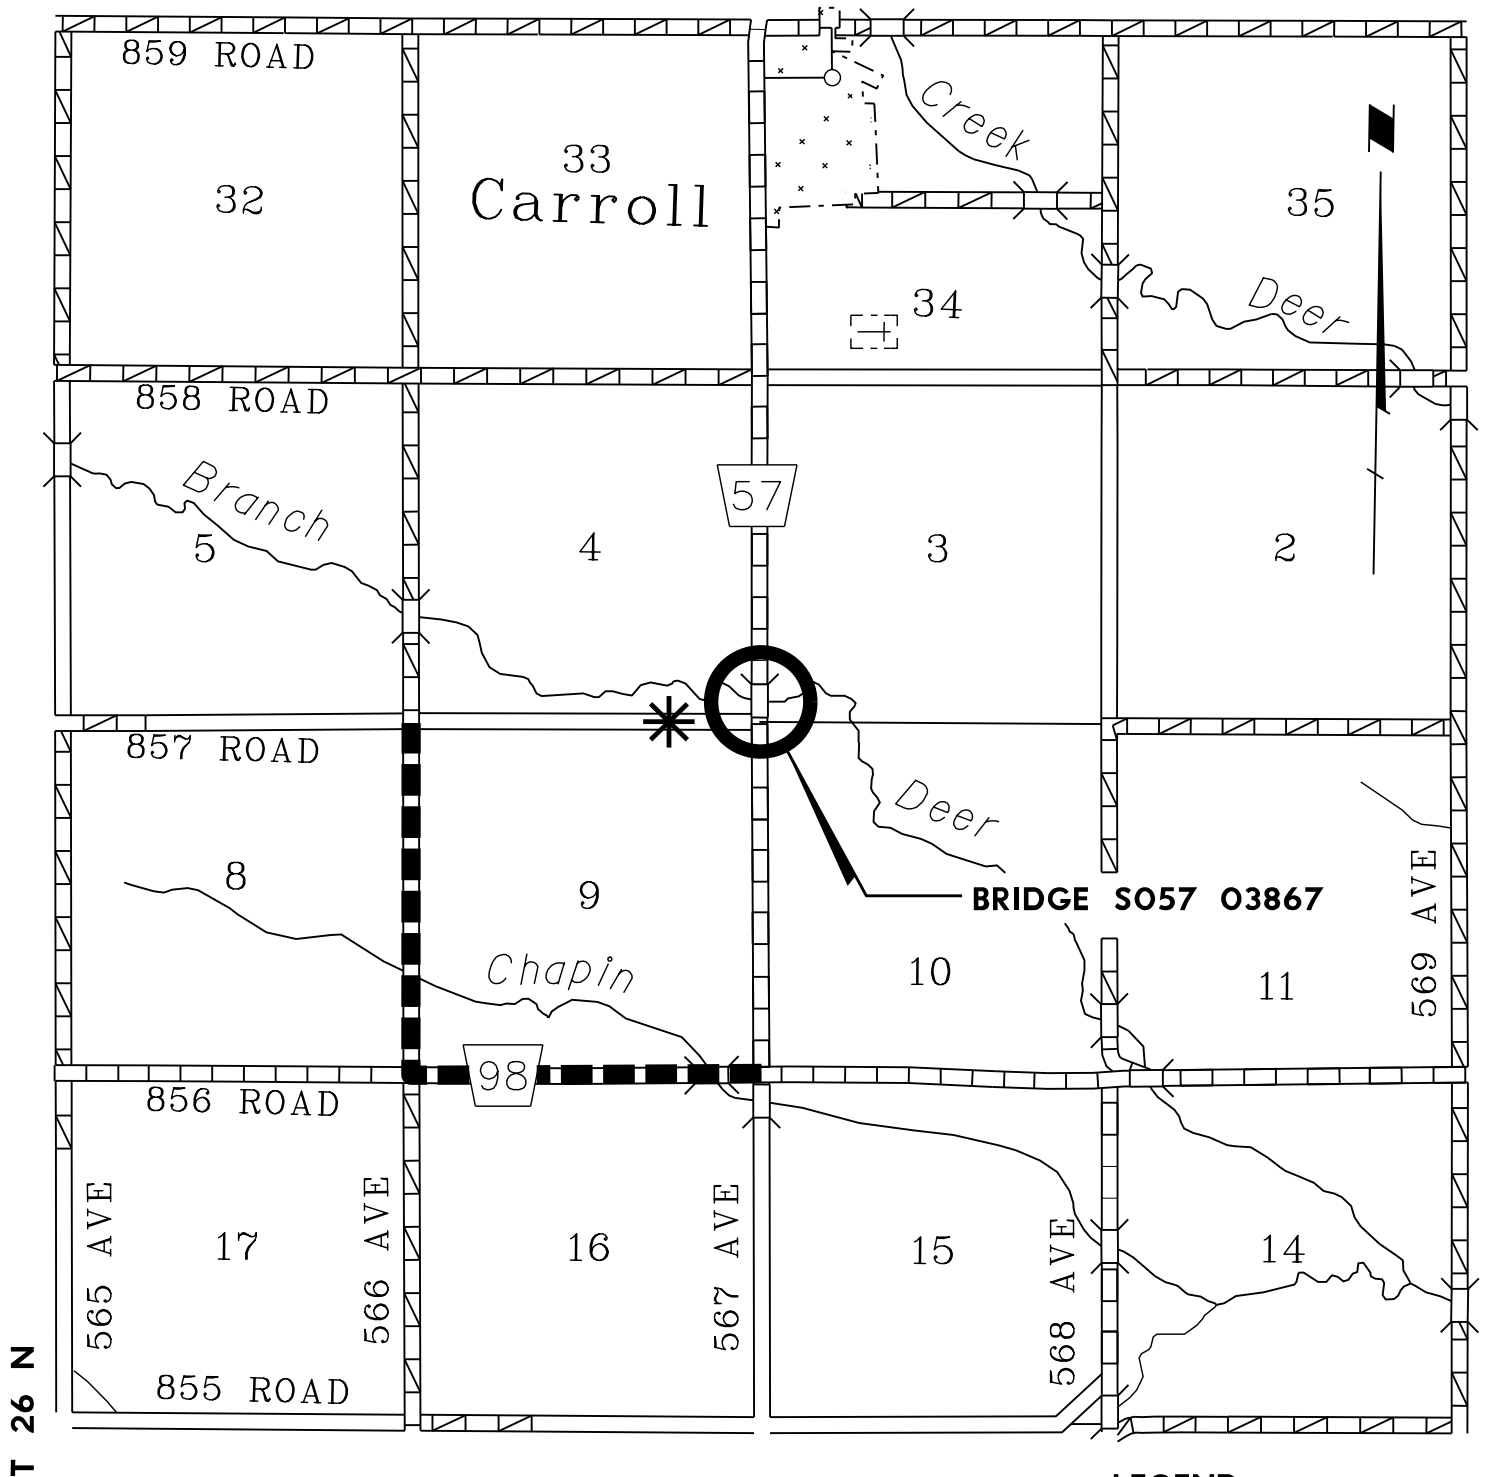

NORFOLK NE BRIDGES

WAYNE COUNTY
NEBRASKA

T 26 N

R 2 W

D3(107)

C.N. 32312

LEGEND

ACCESS TO HWY
TEMPORARILY CLOSED

PROJECT LOCATION

LOCAL TRAFFIC DETOUR